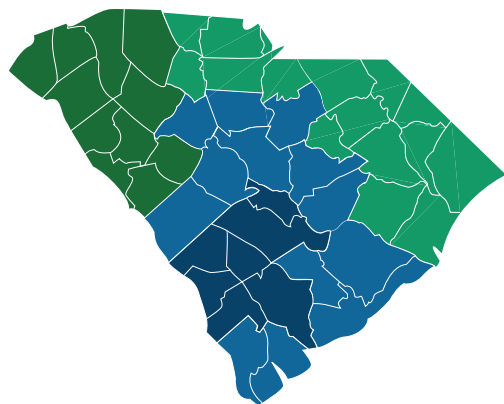

www.SCSBDC.com

www.facebook.com/SCSBDC

www.twitter.com/SCSBDC

USC Region

Columbia Area SBDC (PTAC)
1225 Laurel Street, Third Floor
Columbia, SC 29201
(803) 777-5118
uscsbdc@mailbox.sc.edu

Sumter Area SBDC
USC Sumter
200 Miller Road, Room 216
Sumter, SC 29150
(803) 938-3833
jgiffin@sc.edu