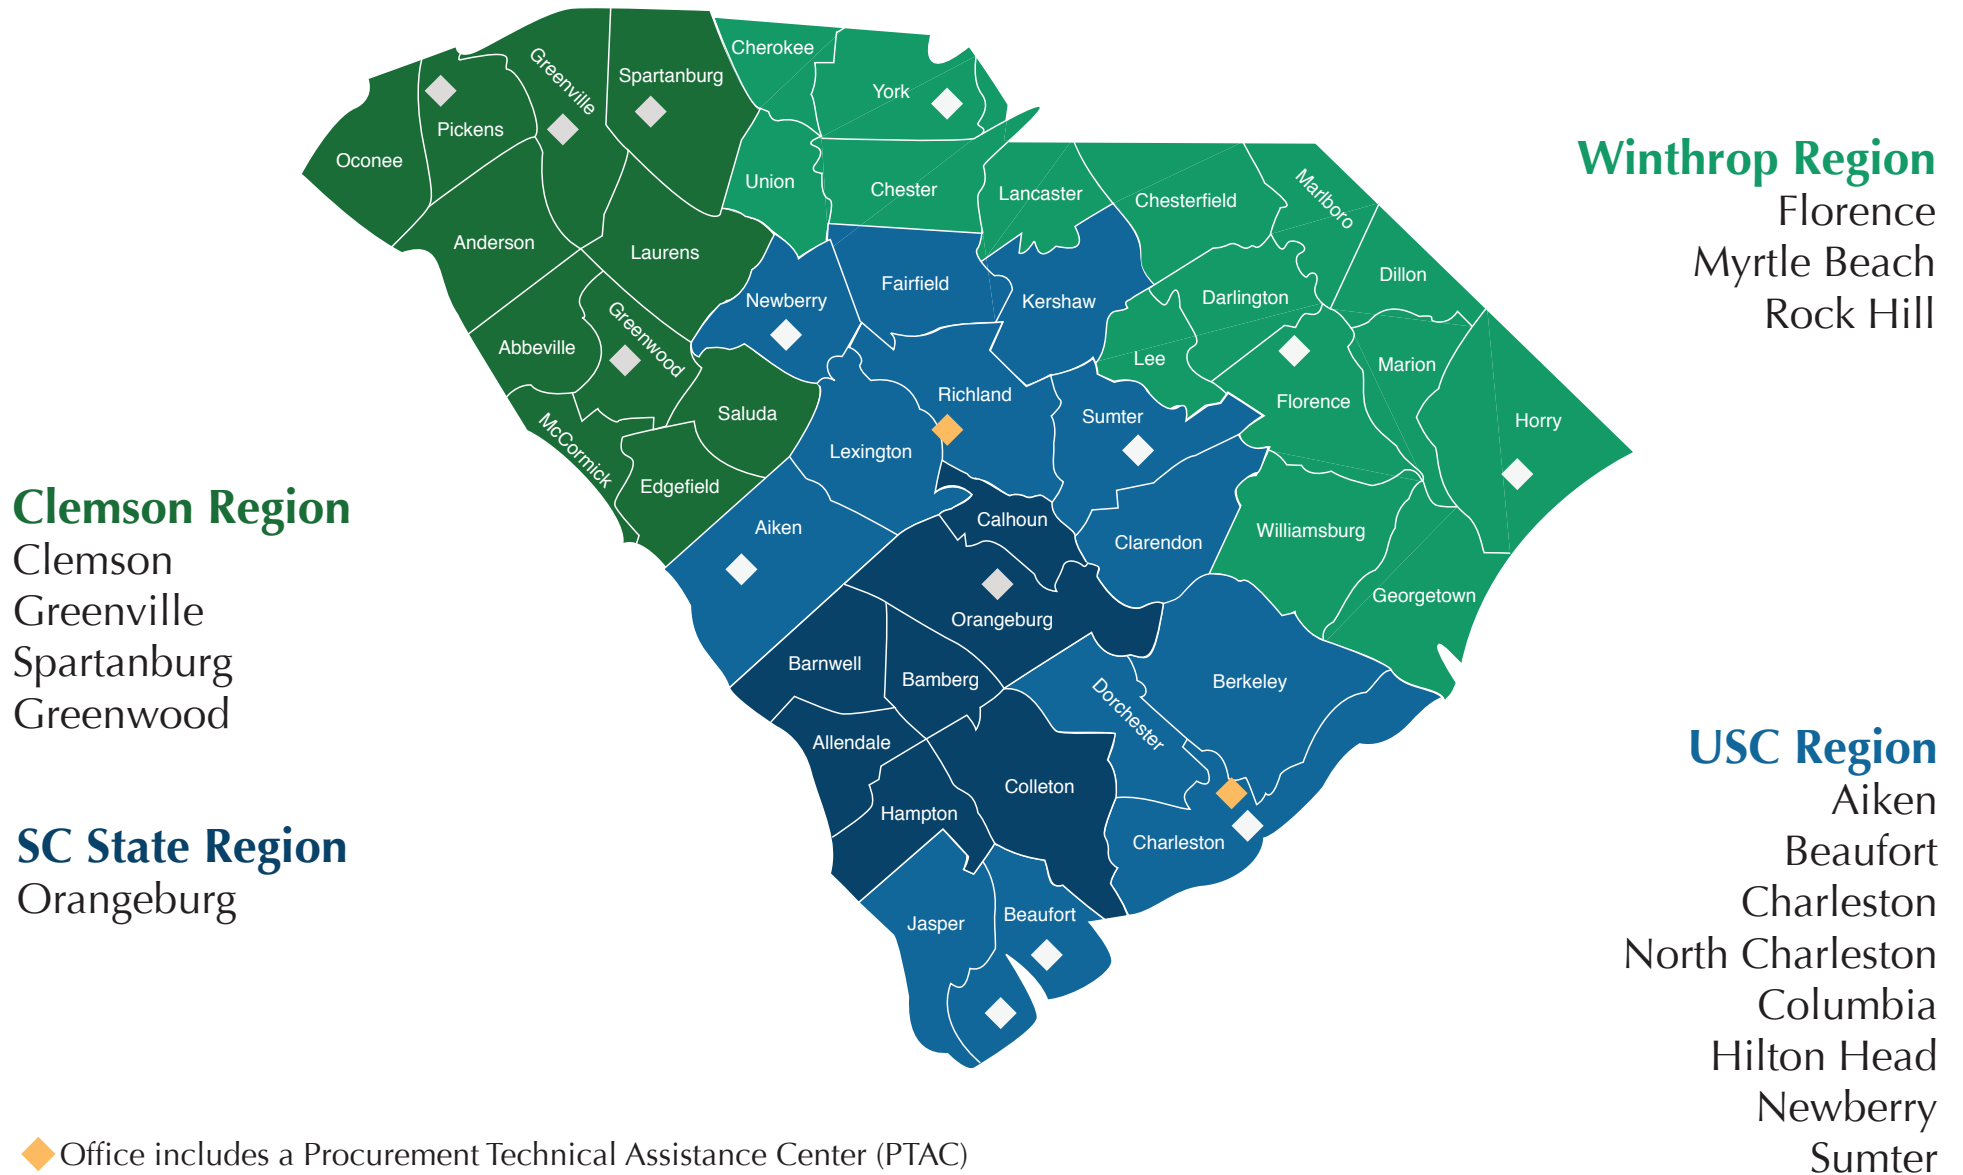

South Carolina Small Business Development Centers by region